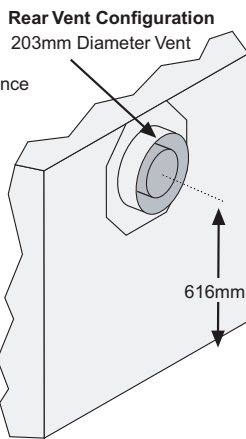

Lopi 564 Direct Vent Gas Fireplace

Specifications

- 21Mj per hour (high) NG/LP
- 5Mj per hour (low) NG 4Mj per hour (low) LP
- Glass Size: 797mm wide by 460mm high
- Heats up to 100sq metres

Dimensions

PLEASE NOTE:
Electrical line positioned at the left hand side of the firebox (front view)

Gas Line positioned on the right hand side of the firebox (front view)

Optional Enhancements

- Multiple finish face options
- Reversible brick fireback
- Multi-function remote control
- Wall thermostat for complete hands-free operation
- Accent light highlights the firebox interior even if the fire is off
- Multiple finishing trims available

Upgrade Face Options

Clearances to Combustibles

See owners manual for non-combustible clearances

Improper installation of your gas appliance or failure to operate it in accordance to the guidelines detailed in the Owner's Manual may negate your warranty and endanger your home and family. Installation information is available on our website at: www.lopi.com.au. We recommend all Lopi appliances be installed and maintained on an annual basis by your local authorised Lopi dealer.

Authorised Lopi Dealer:

Distributed in Australia
by Dragon Wholesaling Pty Ltd
Ph. 1800 064 234
www.lopi.com.au