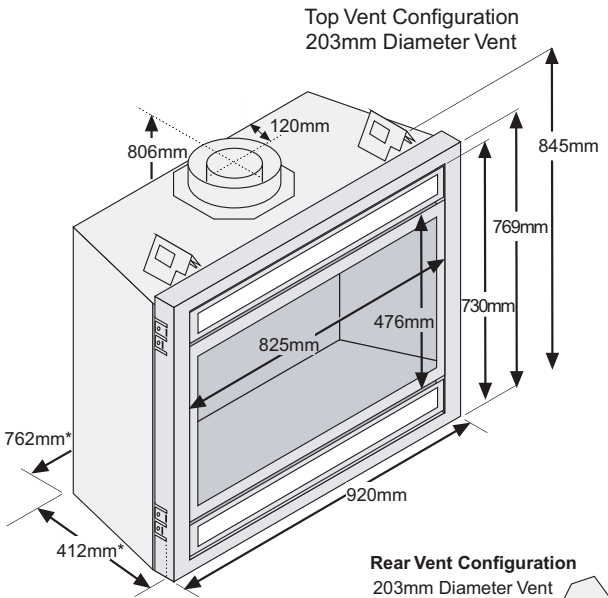

Features

- Approved convection space heater (high efficiency)
- Thin profile - only 412mm deep
- 564 square inches of fire viewing glass
- Removable safety screen in front of glass
- Two level pan burner for realistic flame pattern
- Adjustable Home Comfort™ gas and flame control valve
- Standard wall switch included
- Top or rear vent option on same unit
- Direct vent chimney system preserves indoor air quality
- Durable 16 gauge steel construction
- Air and exhaust restrictor allow fine tuning of flame
- Shut-off valve included in fireplace
- Easy to adjust air shutter
- Gyprock or finish with tile up to the firebox safely
- Approved zero clearance firebox
- Convection fan for increased heat transfer
- LP conversion kit included at no additional cost

Lopi 564 Direct Vent Gas Fireplace

Specifications

- 21Mj per hour (high) NG/LP
- 5Mj per hour (low) NG 4Mj per hour (low) LP
- Glass Size: 797mm wide by 460mm high
- Heats up to 100sq metres

Dimensions

PLEASE NOTE:
Electrical line positioned at the left hand side of the firebox (front view)