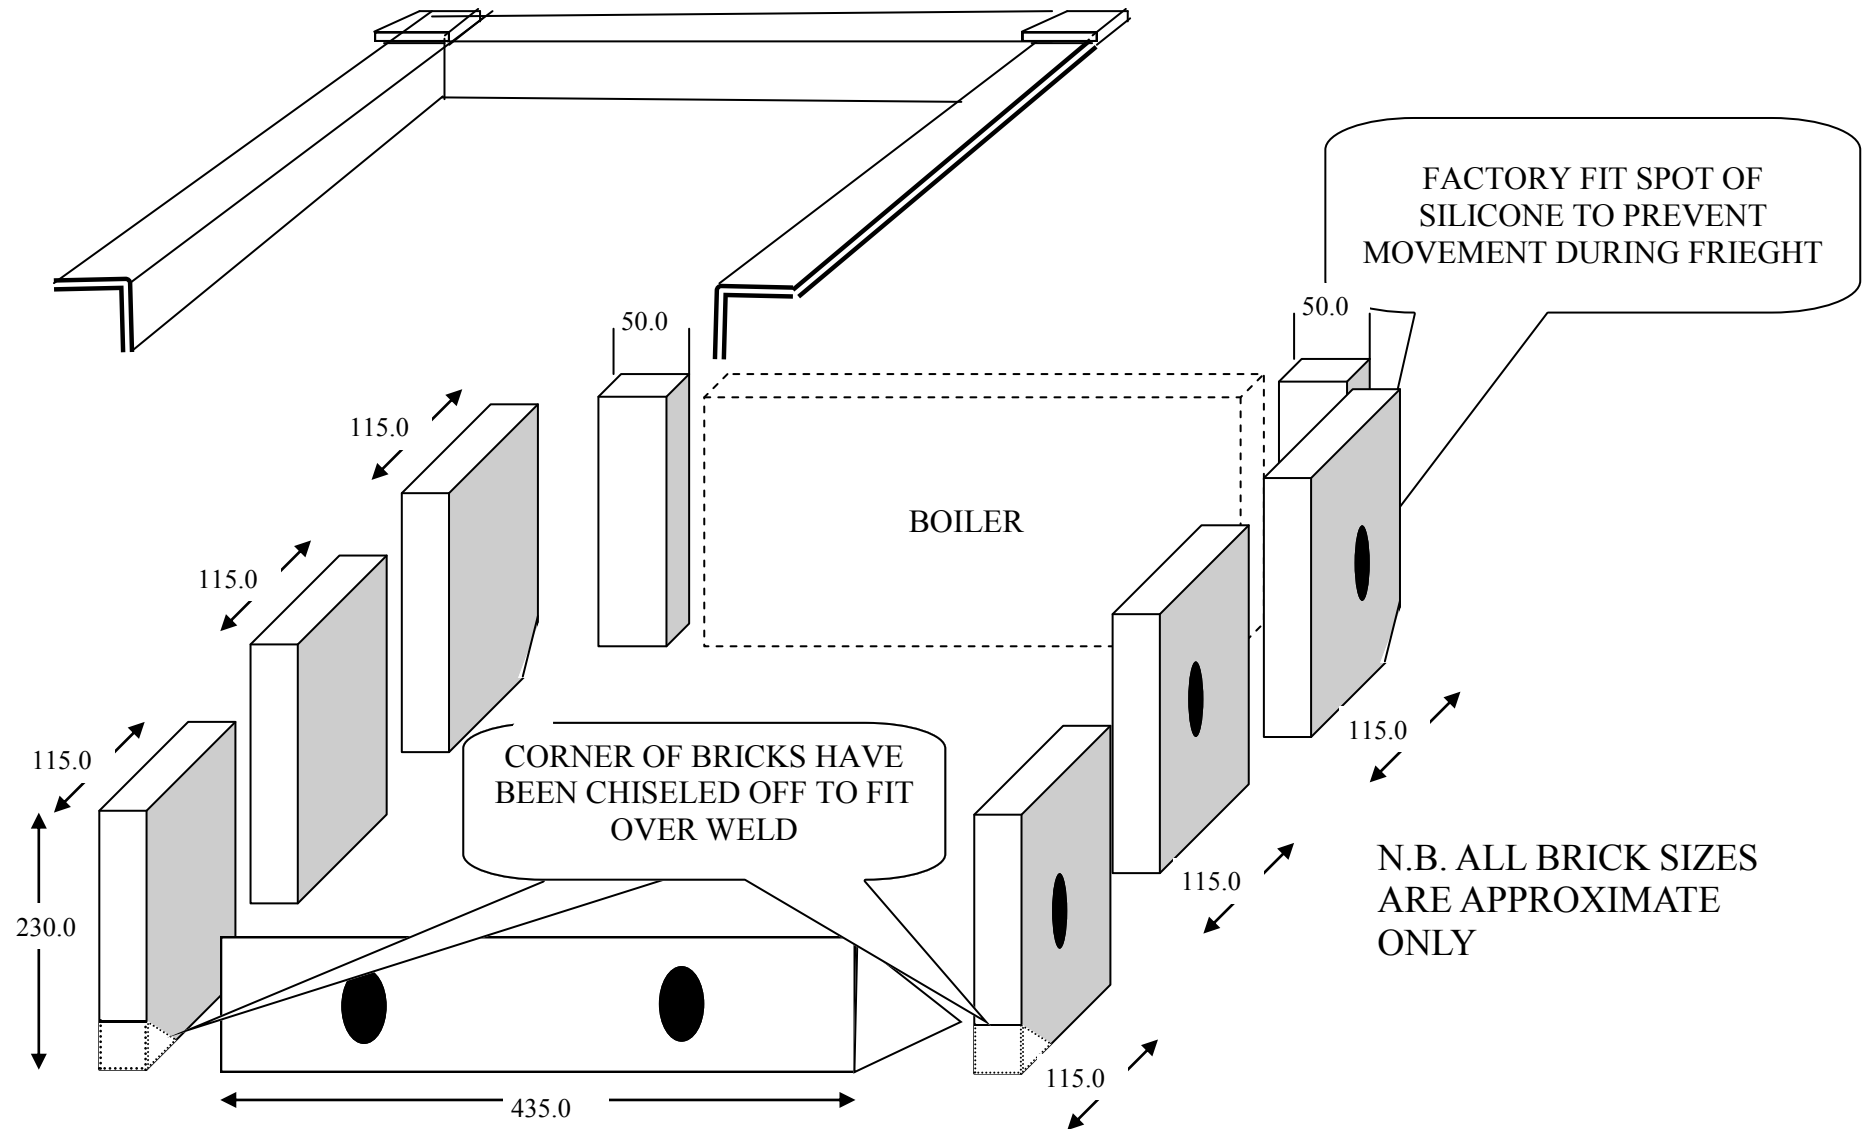

# GOURMET 5KW BRICK SET & RETAINER

DRAWN	CYRIL CLARK	DATE	02/04/2014	NOT TO SCALE SIZES ARE SUBJECT TO CHANGE WITHOUT NOTICE +/- 5mm	E & OE
-------	-------------	------	------------	---	--------