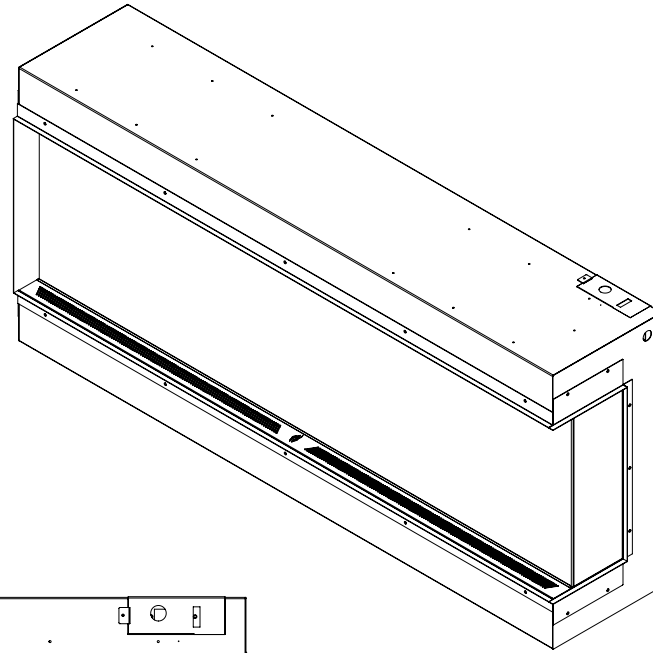

Volts	AC 240V/50Hz
Amps	9 Amps
Watts	2030 Watts
Low Heat	1000 Watts
High Heat	2000 Watts
No Heat	>30 Watts
Lamps	LED 12V
Rotor Motor	AC 240V/50Hz 4.5W
Box Size	1490mm x 690mm x 390mm
Box Weight	67 kg

1424mm

1424mm

400mm

632mm

292mm

105mm

114mm

114mm

127mm