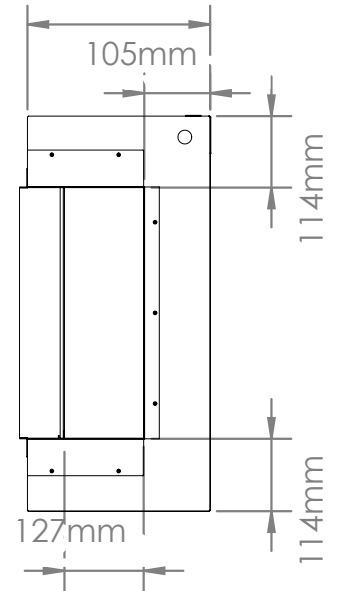

Volts	AC 240V/50Hz
Amps	9 Amps
Watts	2030 Watts
Low Heat	1000 Watts
High Heat	2000 Watts
No Heat	>30 Watts
Lamps	LED 12V
Rotor Motor	AC 240V/50Hz 4.5W
Box Size	1490mm x 690mm x 390mm
Box Weight	67 kg

1424mm

1424mm

400mm

632mm

292mm

105mm

114mm

114mm

127mm