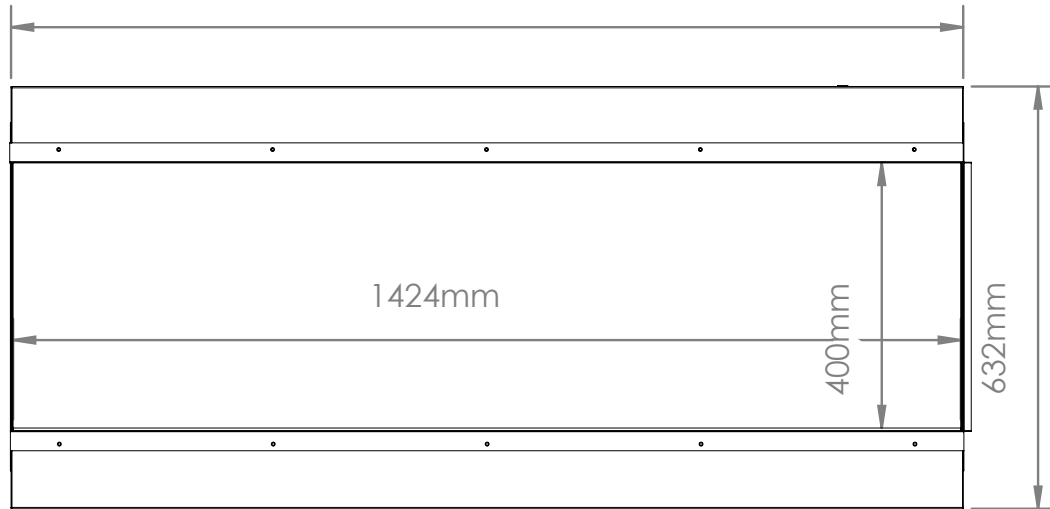

Volts	AC 240V/50Hz
Amps	9 Amps
Watts	2030 Watts
Low Heat	1000 Watts
High Heat	2000 Watts
No Heat	>30 Watts
Lamps	LED 12V
Rotor Motor	AC 240V/50Hz 4.5W
Box Size	1490mm x 690mm x 390mm
Box Weight	67 kg

1424mm

1424mm

400mm

632mm

292mm

105mm

114mm

114mm

127mm