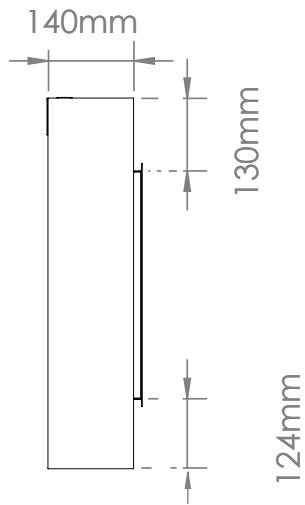

Volts	AC 240V/50Hz
Amps	9 Amps
Watts	2030 Watts
Low Heat	1000 Watts
High Heat	2000 Watts
No Heat	>30 Watts
Lamps	LED 12V
Rotor Motor	AC 240V/50Hz 3.7W
Box Size	1210mm x 270mm x 670mm
Box Weight	37kg

Part Number	LPS-4414/INT
Series	Landscape Pro Slim