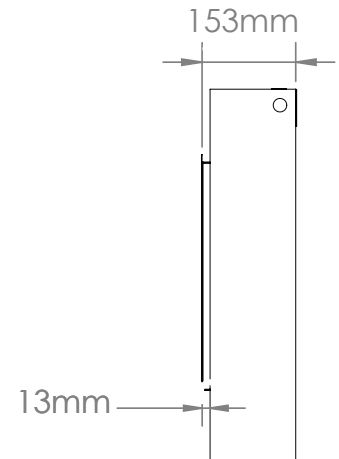

Volts	AC 240V/50Hz
Amps	9 Amps
Watts	2030 Watts
Low Heat	1000 Watts
High Heat	2000 Watts
No Heat	>30 Watts
Lamps	LED 12V
Rotor Motor	AC 240V/50Hz 3.7W
Box Size	1210mm x 270mm x 670mm
Box Weight	37kg

Part Number	LPS-4414/INT
Series	Landscape Pro Slim