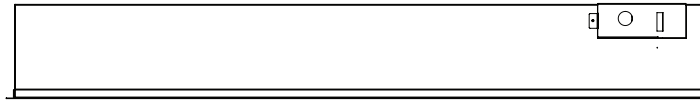

Volts	AC 240V/50Hz
Amps	9 Amps
Watts	2030 Watts
Low Heat	1000 Watts
High Heat	2000 Watts
No Heat	>30 Watts
Lamps	LED 12V
Rotor Motor	AC 240V/50Hz 3.7W
Box Size	1210mm x 270mm x 670mm
Box Weight	37kg

Part Number	LPS-4414/INT
Series	Landscape Pro Slim