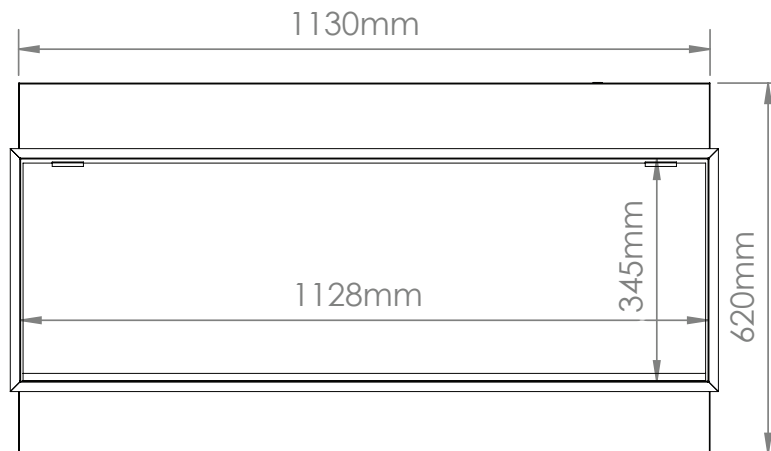

Volts	AC 240V/50Hz
Amps	9 Amps
Watts	2030 Watts
Low Heat	1000 Watts
High Heat	2000 Watts
No Heat	>30 Watts
Lamps	LED 12V
Rotor Motor	AC 240V/50Hz 3.7W
Box Size	1210mm x 270mm x 670mm
Box Weight	37kg

Part Number	LPS-4414/INT
Series	Landscape Pro Slim