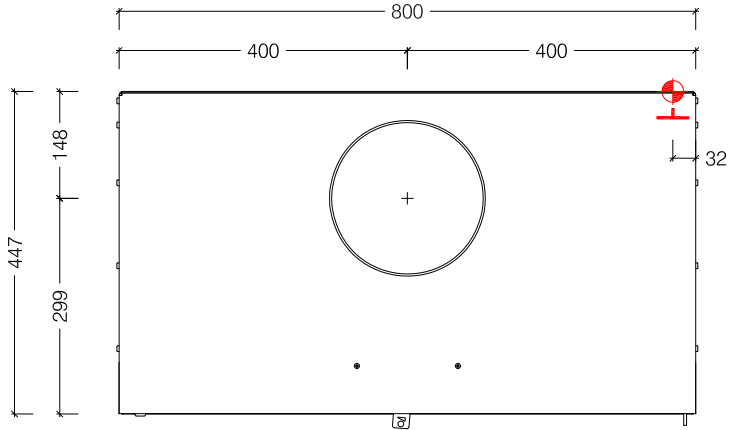

# Silver 800 F/S W/B

 Electrical supply to back of unit for OPTIONAL FANS.

Top View

Front View

Side View