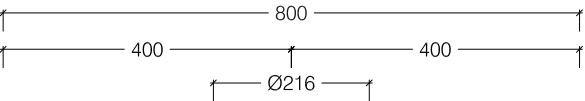

# Silver 800 F/S W/B

 Electrical supply to back of unit for OPTIONAL FANS.

Top View

Front View

Side View