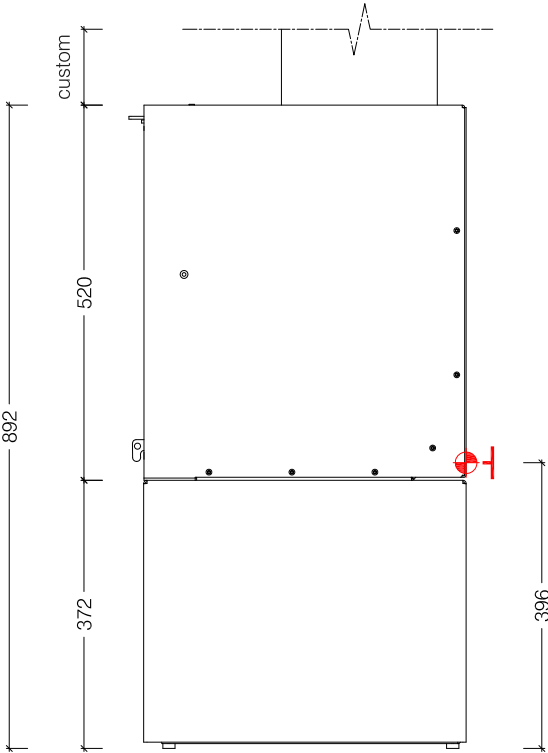

# Silver 800 F/S W/B

 Electrical supply to back of unit for OPTIONAL FANS.

Top View

Front View

Side View