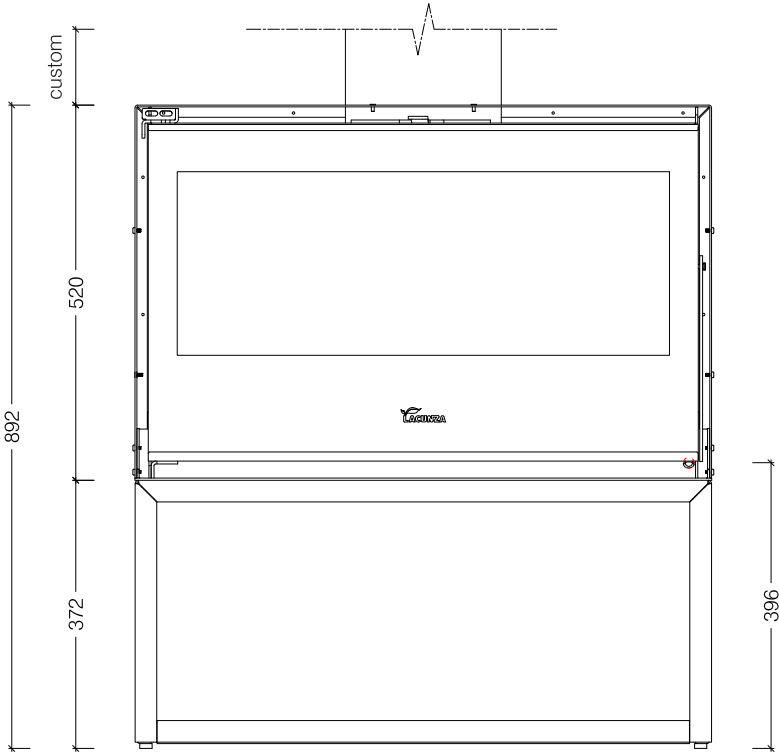

# Silver 800 F/S W/B

 Electrical supply to back of unit for OPTIONAL FANS.

Top View

Front View

Side View