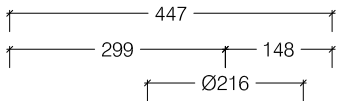

# Silver 800 F/S W/B

 Electrical supply to back of unit for OPTIONAL FANS.

Top View

Front View

Side View