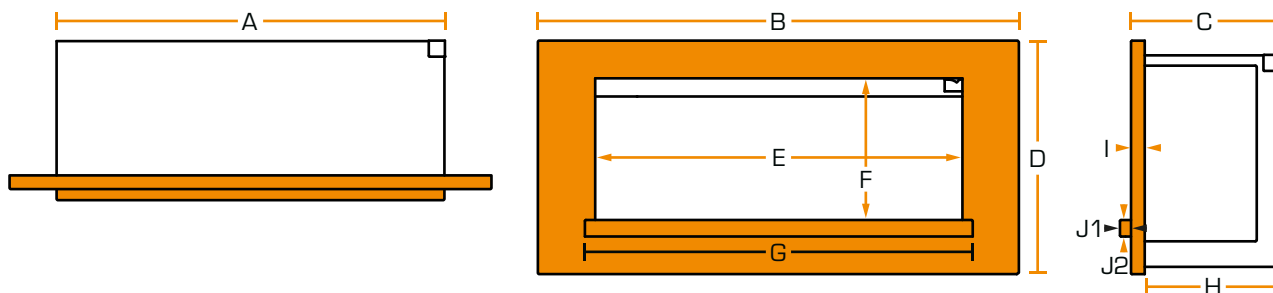

// HOLBURY 1200 ELECTRIC SUITE

Information Sheet

// Holbury Grey Marble-Effect Suite

Dimensions

| | | | | | |
|------------|------------|-----------|-----------|------------|-----------|
| A 1178.0mm | B 1840.0mm | C 322.5mm | D 628.0mm | E 1127.0mm | F 403.0mm |
| G 1175.0mm | H 292.5mm | I 30.0mm | J1 24.0mm | J2 35.0mm | K 565.0mm |

Tech Specs

| | | | |
|-----------------|--------------|--------------|--------|
| Heat output: | 1260-1500 W | Fuse rating: | 13 Amp |
| Supply voltage: | 220-240 V AC | Lighting: | LED |
| Rating power: | 50 Hz | Weight: | 37kg |