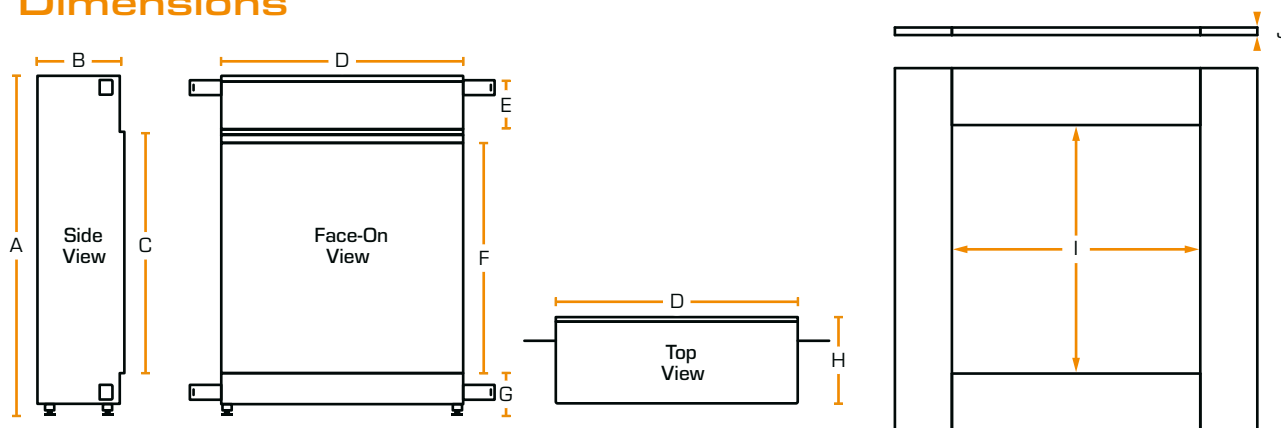

// NEW FOREST 650sq ELECTRIC FIRE

Information Sheet

// Suite Install

Dimensions

A 911.0mm B 222.0mm C 652.0mm D 652.0mm
 E 150.0mm F 620.0mm G 109.0mm H 234.0mm

Slips
 I 654.0mm J 20.0mm

Tech Specs

Heat output:	1260-1500 W	Rating power:	50 Hz	Lighting:	LED
Supply voltage:	220-240 V AC	Fuse rating:	13 Amp	Weight:	35kg